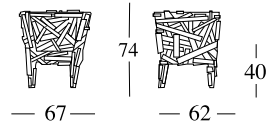

## Technical description:

Structure in natural pine wood or in teak.

Plastic scratch proof tips.

The version in teak is also for outdoor use.

poltrona  
armchair  
fauteuil  
Sessel

FAV010 **FAVELA** Pinus