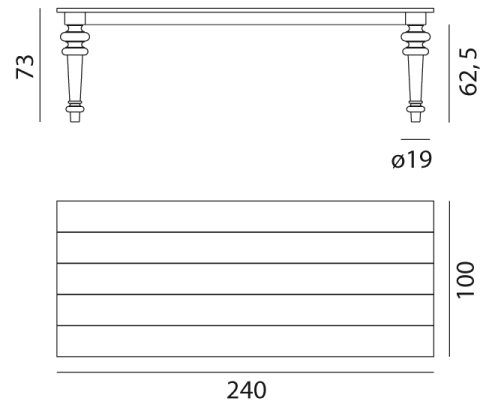

Dimensions:

Gray 32 cm 140x140

Gray 33 cm 240x100

Gray 34 cm 180x100 (available also with extendible wooden top)

Gray 35 cm 160x90 (available also with extendible wooden top)

Copyright Gervasoni SpA - Tutti i diritti riservati
Viale del Lavoro, 88 - 33050 Pavia di Udine - Italia