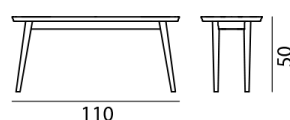

## Brick 247 248

collezione: **Brick / Coffee tables**  
designer: **Paola Navone**

Oval coffee table, frame and top in solid walnut or oak. Top in walnut/oak, in white Carrara marble or in Green Bell. Available wood finishes: natural lacquered American walnut; white, grey, air force blue or black lacquered oak.