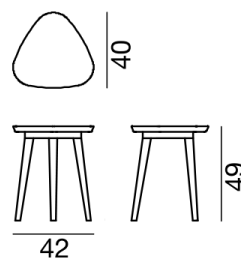

## Brick 242

collezione: **Brick / Coffee tables**  
designer: **Paola Navone**

Triangle-shaped side table, frame and top in solid walnut or oak. Top in walnut/oak, in white Carrara marble or in Green Bell.  
Available wood finishes: natural lacquered American walnut; white, grey, air force blue or black lacquered oak.