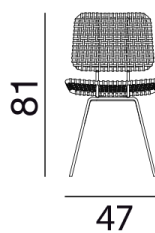

## Brick 23

collezione: **Brick / Chairs**  
designer: **Paola Navone**

Chair, chromed steel frame, seat and back hand woven with grey rawhide.

---

Viale del Lavoro, 88 - 33050 Pavia di Udine - Italia

**Source URL:** <http://www.gervasoni1882.it/en/product/brick-23.html>