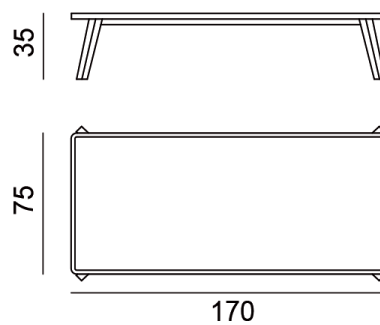

## Gray 56

collezione: **Gray / Coffee tables**  
designer: **Paola Navone**

Rectangular coffee table, frame and top in solid walnut or oak. Available wood finishes: natural lacquered American walnut / oak; white, grey, air force blue, black lacquered oak.