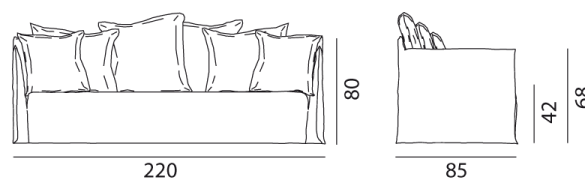

GERVASONI™

Ghost 12

collezione: **Ghost / Sofas**

designer: **Paola Navone**

Sofa, multilayer and solid wood frame, with elastic belts, upholstered with polyurethane foams, removable covers. Four back cushions in dacron and down 60 x 60 cm and two 50 x 50 cm.