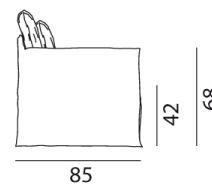

GERVASONI™

Ghost 10

collezione: **Ghost / Sofas**

designer: **Paola Navone**

Sofa, multilayer and solid wood frame, with elastic belts, upholstered with polyurethane foams, removable covers. Three back cushions in dacron and down 60 x 60 cm and two 50 x 50 cm.