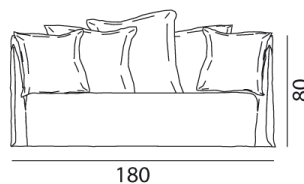

GERVASONI™

Ghost 10

collezione: **Ghost / Sofas**

designer: **Paola Navone**

Sofa, multilayer and solid wood frame, with elastic belts, upholstered with polyurethane foams, removable covers. Three back cushions in dacron and down 60 x 60 cm and two 50 x 50 cm.