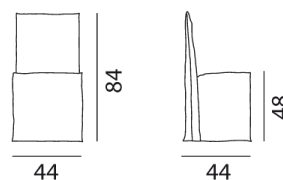

GERVASONI™

Ghost 23

collezione: **Ghost / Chairs**
designer: **Paola Navone**

Side chair, multilayer and solid wood frame, upholstered with polyurethane foams, removable cover.

Viale del Lavoro, 88 - 33050 Pavia di Udine - Italia