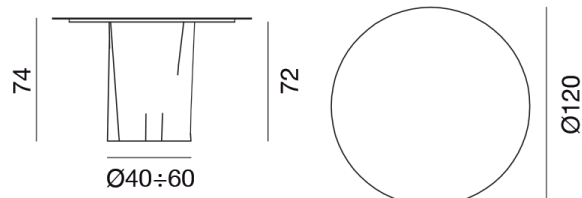

GERVASONI™

Brick 36

collezione: **Brick / Tables**
designer: **Paola Navone**

Table, base made of natural barked and polished wrightia trunk section, round top in waxed iron plate, Ø 120 cm.

Viale del Lavoro, 88 - 33050 Pavia di Udine - Italia